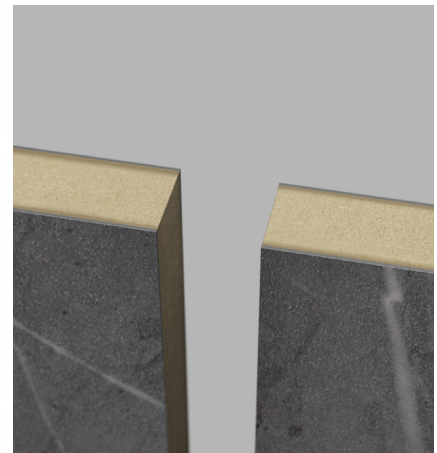

For finishing the edge of the panel

H Section Trim

For use on wall linings higher than 3030mm. Allows upper panels to be secured to the first panels.

Finish Options

Tongue & Groove

Tongue & Groove profile for easy installation

Square Edge

For a clear finished look for panel tops & ends

Manufactured at our headquarters in Glasgow, Scotland, with over 30 years of industry expertise.

Panel Dimensions

- Height: 3030mm
- Width (face): 590mm & 1180mm
- Thickness: 11mm
- Edge Profile: Tongue & Groove or Square Edge