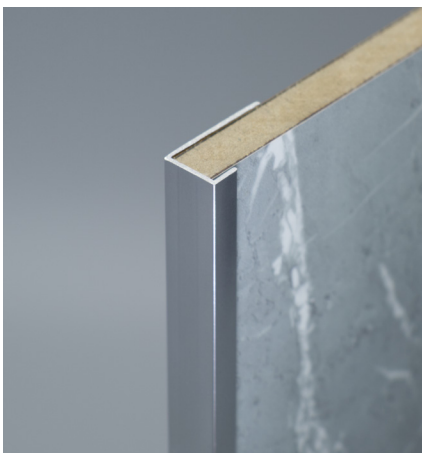

Bühne BOARD
ahead in design

Dimensions & Specifications

Trims

Internal Corner Trim

A professional internal 90° corner joint

External Corner Trim

A clean and protective finish for an exposed 90° outer edge

End Trim

For finishing the edge of the panel

H Section Trim

For use on wall linings higher than 3030mm. Allows upper panels to be secured to the first panels.

Finish Options

Tongue & Groove

Tongue & Groove profile for easy installation