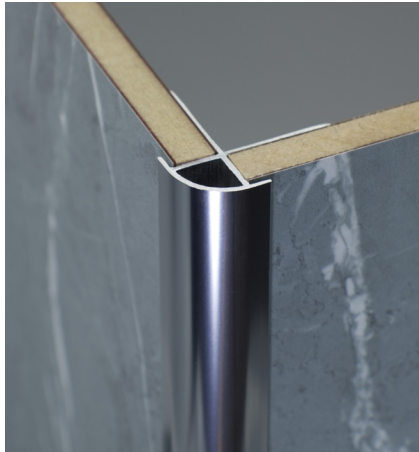

Bühne BOARD
ahead in design

Dimensions & Specifications

Trims

Internal Corner Trim

A professional internal 90° corner joint

External Corner Trim

A clean and protective finish for an exposed 90° outer edge

End Trim

For finishing the edge of the panel

H Section Trim

For use on wall linings higher than 3030mm. Allows upper panels to be secured to the first panels.

Finish Options

Tongue & Groove

Tongue & Groove profile for easy installation

Square Edge

For a clear finished look for panel tops & ends

Manufactured at our headquarters in Glasgow, Scotland, with over 30 years of industry expertise.

Panel Dimensions

- Height: 3030mm
- Width (face): 590mm & 1180mm
- Thickness: 11mm
- Edge Profile: Tongue & Groove or Square Edge