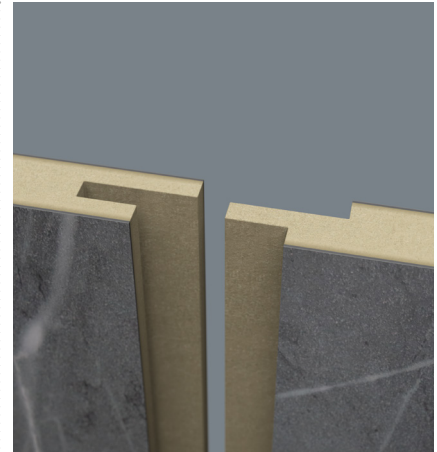

Bühne BOARD
ahead in design

Dimensions & Specifications

Trims

Internal Corner Trim

A professional internal 90° corner joint

External Corner Trim

A clean and protective finish for an exposed 90° outer edge

End Trim

For finishing the edge of the panel

H Section Trim

For use on wall linings higher than 3030mm. Allows upper panels to be secured to the first panels.

Finish Options

Tongue & Groove

Tongue & Groove profile for easy installation

Square Edge

For a clear finished look for panel tops & ends

Manufactured at our headquarters in Glasgow, Scotland, with over 30 years of industry expertise.

Panel Dimensions

- Height: 3030mm
- Width (face): 590mm & 1180mm
- Thickness: 11mm
- Edge Profile: Tongue & Groove or Square Edge