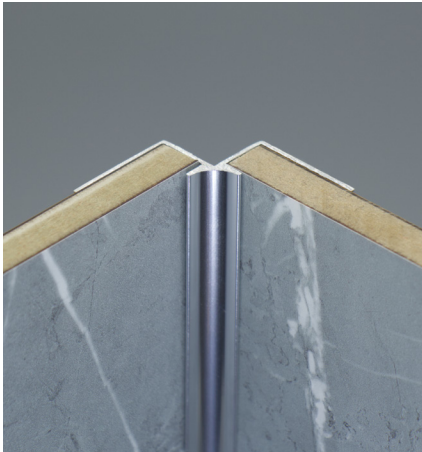

Bühne BOARD
ahead in design

Dimensions & Specifications

Trims

Internal Corner Trim

A professional internal 90° corner joint

External Corner Trim

A clean and protective finish for an exposed 90° outer edge

End Trim

For finishing the edge of the panel

H Section Trim

For use on wall linings higher than 3030mm. Allows upper panels to be secured to the first panels.

Finish Options

Tongue & Groove

Tongue & Groove profile for easy installation